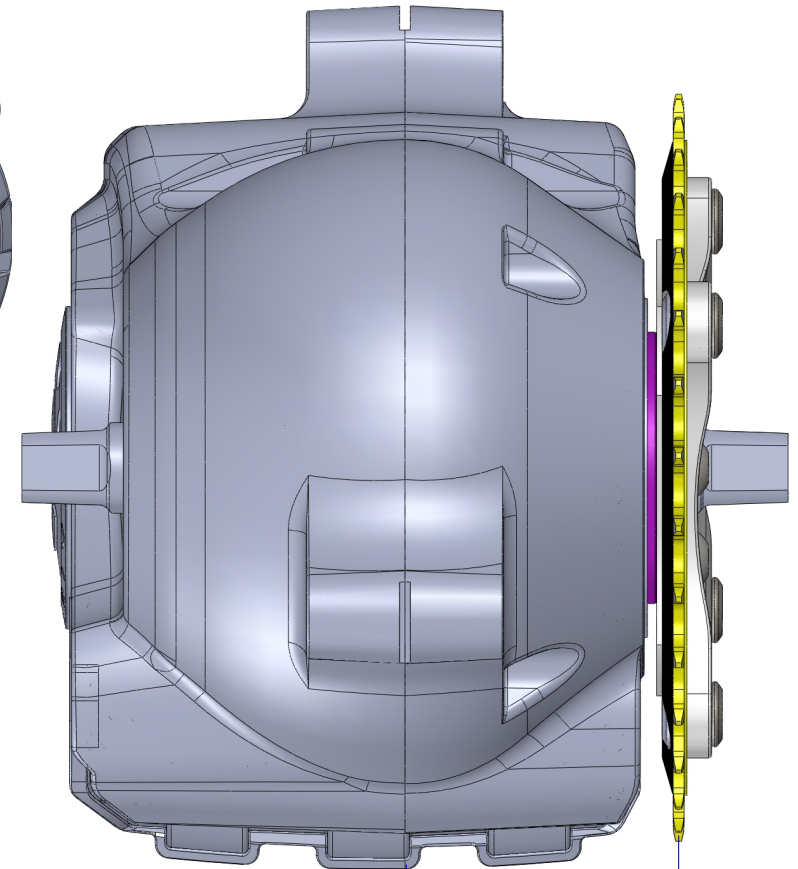

Single Chainwheel with Spider 5.5T (5.3 style)

2014/12/2

PCD/104mm

SECTION C-C

50mm
Chainline

Triple Chainwheel with Spider-Standard(5.3 style)

P.C.D 104/64mm

SECTION C-C

Single Chainwheel Design-32T (5.3 style)

2014/12/2

Single Chainwheel Design-38T (5.3 style)

2014/12/2