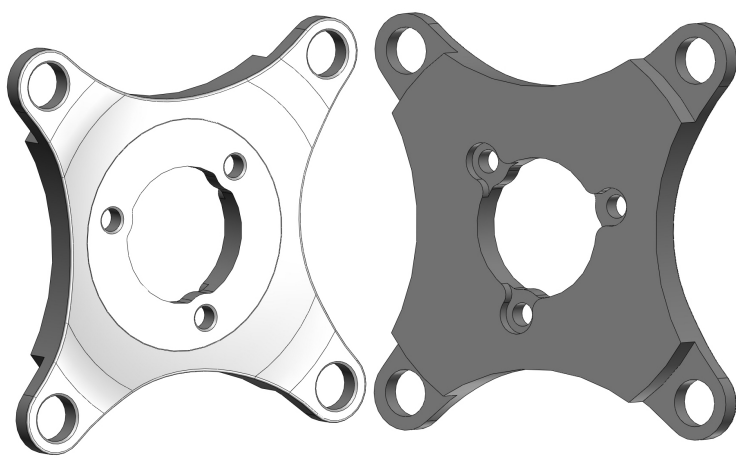

Single Chainwheel with Spider 5.5T (5.3 style)

2014/12/2

PCD/104mm

SECTION C-C

50mm
Chainline

Triple Chainwheel with Spider-Standard(5.3 style)

P.C.D 104/64mm

SECTION C-C

Single Chainwheel Design-32T (5.3 style)

2014/12/2

Single Chainwheel Design-38T (5.3 style)

2014/12/2