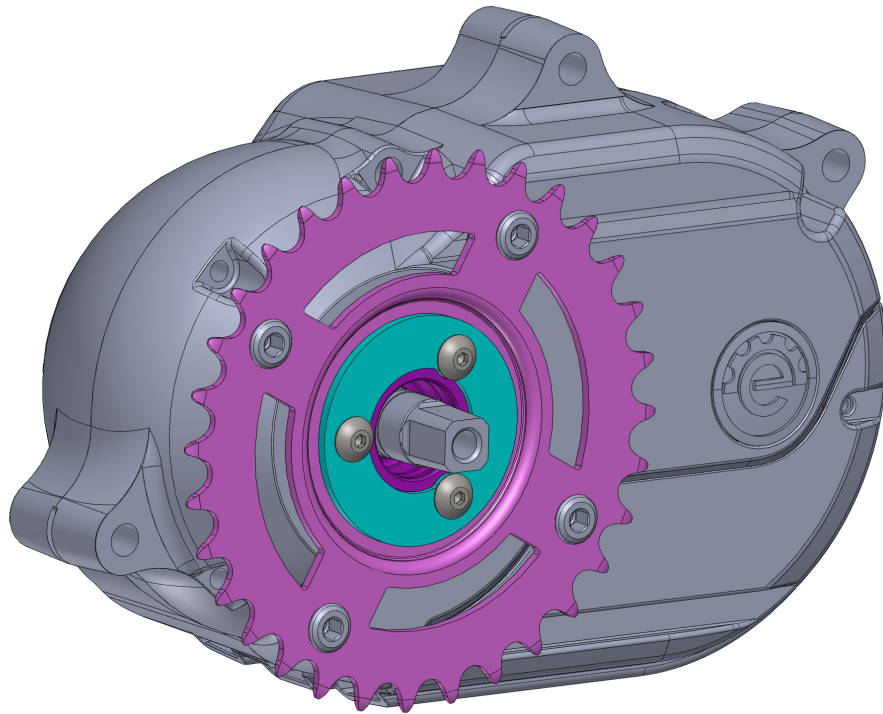

Single Chainwheel with Spider 5.5T (5.3 style)

2014/12/2

PCD/104mm

SECTION C-C

50mm
Chainline

Triple Chainwheel with Spider-Standard(5.3 style)

P.C.D 104/64mm

SECTION C-C

Single Chainwheel Design-32T (5.3 style)

2014/12/2

Single Chainwheel Design-38T (5.3 style)

2014/12/2