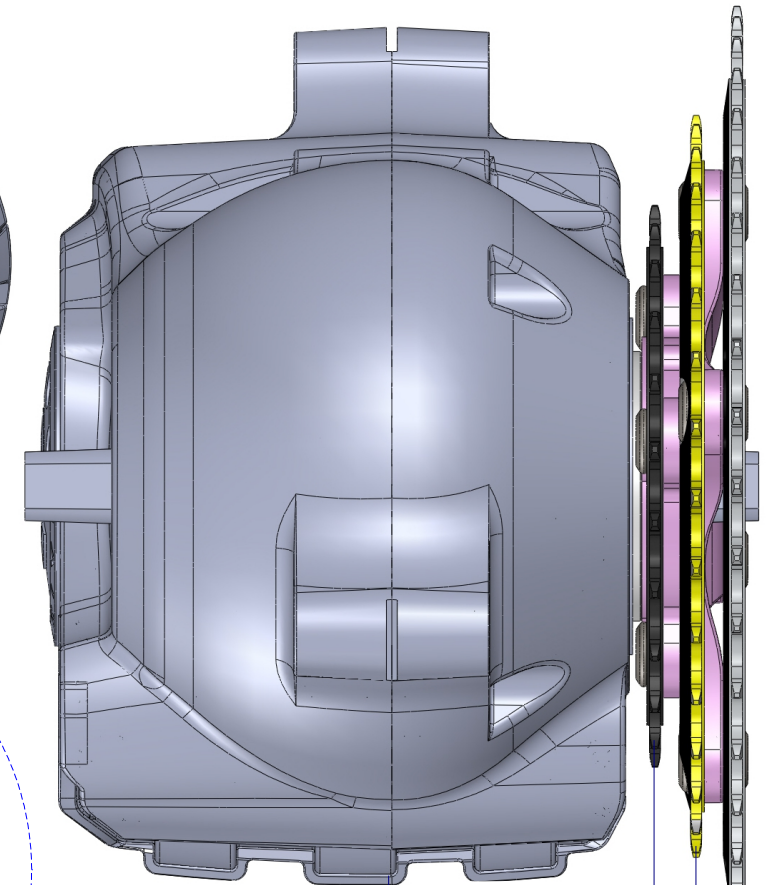

Single Chainwheel with Spider 5.5T (5.3 style)

2014/12/2

PCD/104mm

SECTION C-C

50mm
Chainline

Triple Chainwheel with Spider-Standard(5.3 style)

P.C.D 104/64mm

SECTION C-C

Single Chainwheel Design-32T (5.3 style)

2014/12/2

Single Chainwheel Design-38T (5.3 style)

2014/12/2