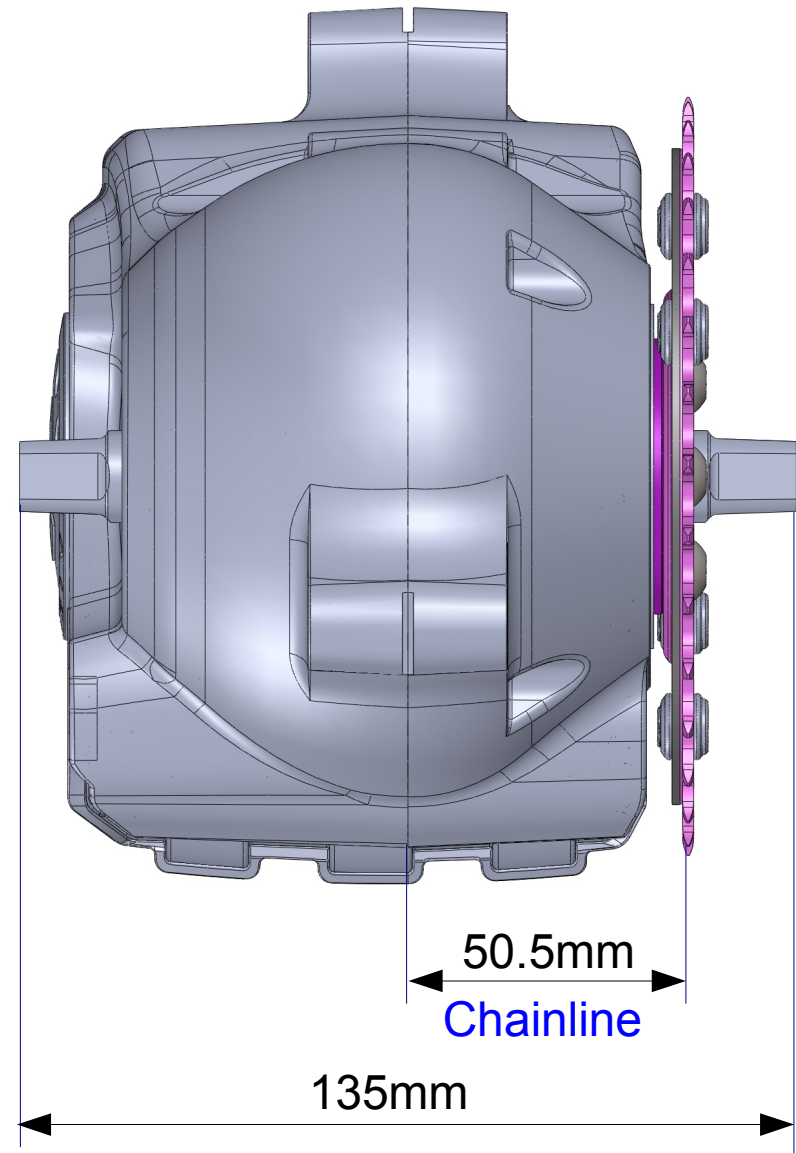

Single Chainwheel with Spider 5.5T (5.3 style)

2014/12/2

PCD/104mm

SECTION C-C

50mm
Chainline

Triple Chainwheel with Spider-Standard(5.3 style)

P.C.D 104/64mm

SECTION C-C

Single Chainwheel Design-32T (5.3 style)

2014/12/2

Single Chainwheel Design-38T (5.3 style)

2014/12/2