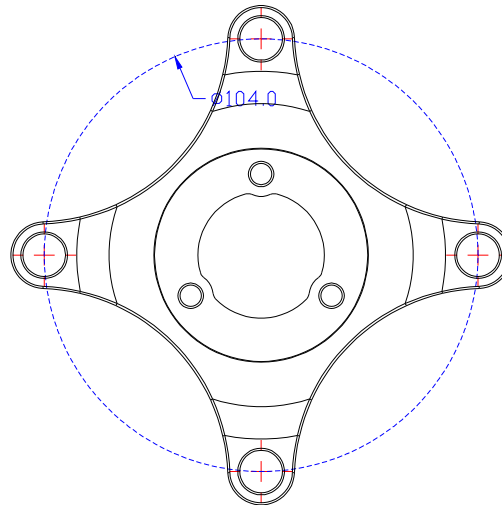

Single Chainwheel with Spider 5.5T (5.3 style)

2014/12/2

PCD/104mm

SECTION C-C

50mm
Chainline

Triple Chainwheel with Spider-Standard(5.3 style)

P.C.D 104/64mm

SECTION C-C

Single Chainwheel Design-32T (5.3 style)

2014/12/2

Single Chainwheel Design-38T (5.3 style)

2014/12/2