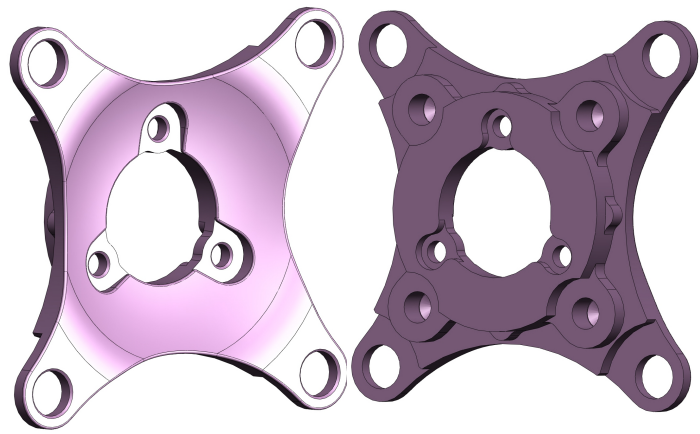

Single Chainwheel with Spider 5.5T (5.3 style)

2014/12/2

PCD/104mm

SECTION C-C

50mm
Chainline

Triple Chainwheel with Spider-Standard(5.3 style)

P.C.D 104/64mm

SECTION C-C

Single Chainwheel Design-32T (5.3 style)

2014/12/2

Single Chainwheel Design-38T (5.3 style)

2014/12/2