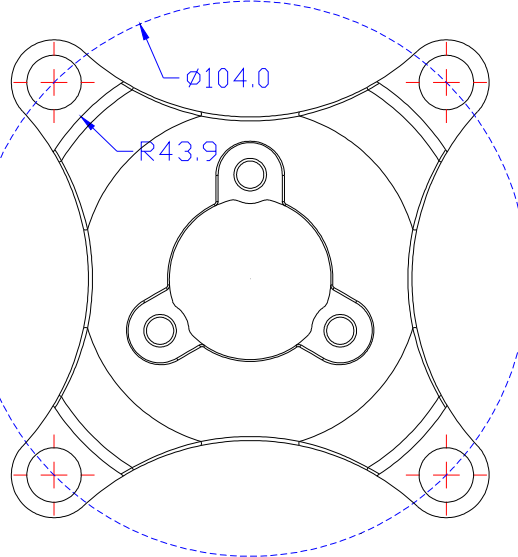

Single Chainwheel with Spider 5.5T (5.3 style)

2014/12/2

PCD/104mm

SECTION C-C

50mm
Chainline

Triple Chainwheel with Spider-Standard(5.3 style)

P.C.D 104/64mm

SECTION C-C

Single Chainwheel Design-32T (5.3 style)

2014/12/2

Single Chainwheel Design-38T (5.3 style)

2014/12/2