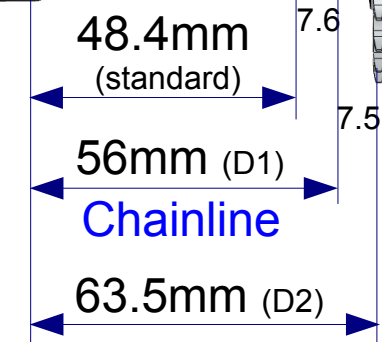

Single Chainwheel with Spider 5.5T (5.3 style)

2014/12/2

PCD/104mm

SECTION C-C

50mm
Chainline

Triple Chainwheel with Spider-Standard(5.3 style)

P.C.D 104/64mm

SECTION C-C

Single Chainwheel Design-32T (5.3 style)

2014/12/2

Single Chainwheel Design-38T (5.3 style)

2014/12/2