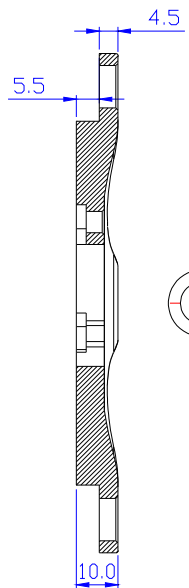

Single Chainwheel with Spider 5.5T (5.3 style)

2014/12/2

PCD/104mm

SECTION C-C

50mm
Chainline

Triple Chainwheel with Spider-Standard(5.3 style)

P.C.D 104/64mm

SECTION C-C

Single Chainwheel Design-32T (5.3 style)

2014/12/2

Single Chainwheel Design-38T (5.3 style)

2014/12/2