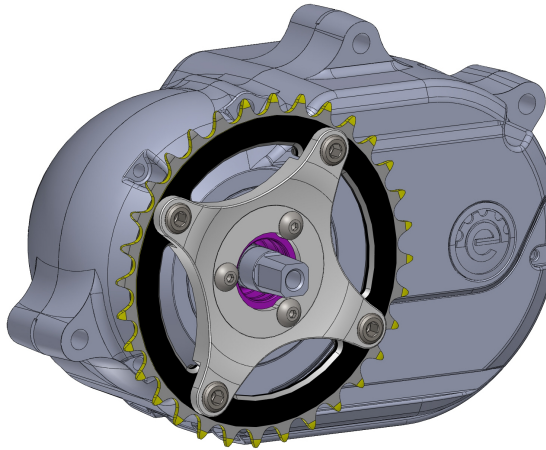

Single Chainwheel with Spider 5.5T (5.3 style)

2014/12/2

PCD/104mm

SECTION C-C

50mm
Chainline

Triple Chainwheel with Spider-Standard(5.3 style)

P.C.D 104/64mm

SECTION C-C

Single Chainwheel Design-32T (5.3 style)

2014/12/2

Single Chainwheel Design-38T (5.3 style)

2014/12/2