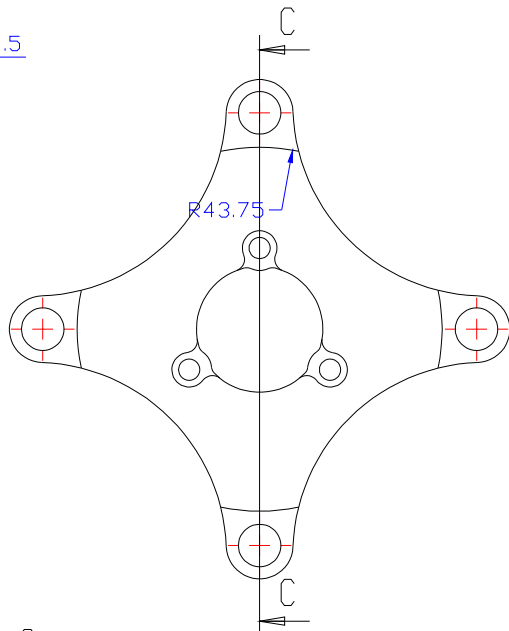

Single Chainwheel with Spider 5.5T (5.3 style)

2014/12/2

PCD/104mm

SECTION C-C

50mm
Chainline

Triple Chainwheel with Spider-Standard(5.3 style)

P.C.D 104/64mm

SECTION C-C

Single Chainwheel Design-32T (5.3 style)

2014/12/2

Single Chainwheel Design-38T (5.3 style)

2014/12/2