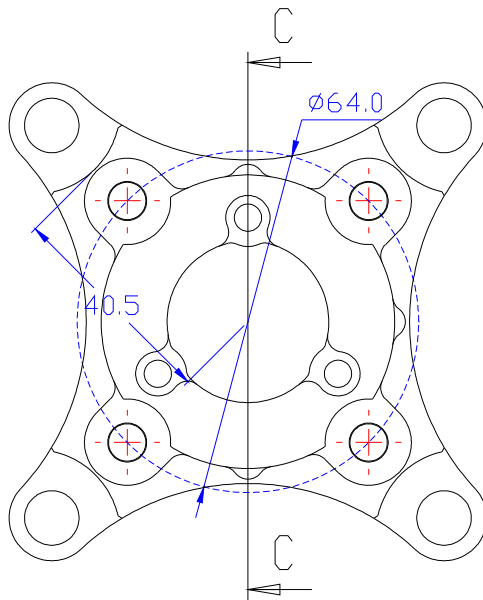

Single Chainwheel with Spider 5.5T (5.3 style)

2014/12/2

PCD/104mm

SECTION C-C

50mm
Chainline

Triple Chainwheel with Spider-Standard(5.3 style)

P.C.D 104/64mm

SECTION C-C

Single Chainwheel Design-32T (5.3 style)

2014/12/2

Single Chainwheel Design-38T (5.3 style)

2014/12/2