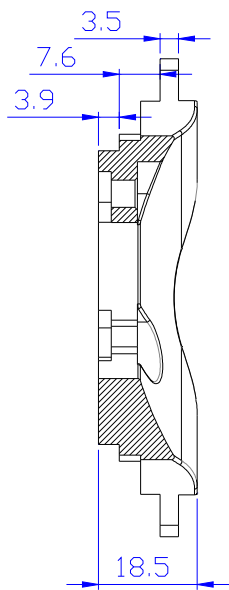

Single Chainwheel with Spider 5.5T (5.3 style)

2014/12/2

PCD/104mm

SECTION C-C

50mm
Chainline

Triple Chainwheel with Spider-Standard(5.3 style)

P.C.D 104/64mm

SECTION C-C

Single Chainwheel Design-32T (5.3 style)

2014/12/2

Single Chainwheel Design-38T (5.3 style)

2014/12/2