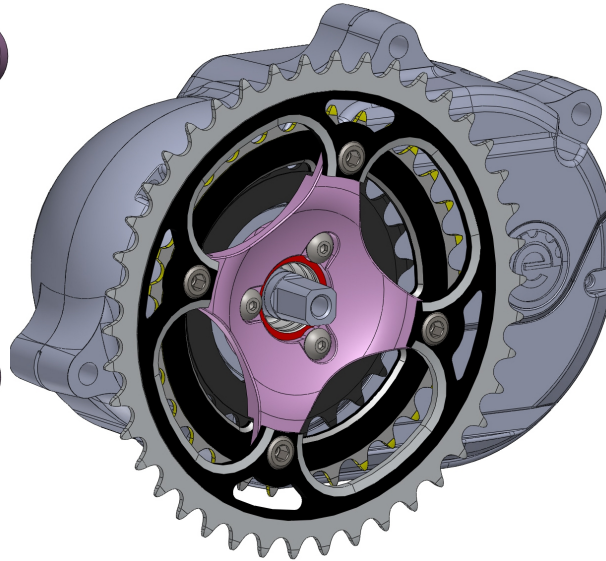

Single Chainwheel with Spider 5.5T (5.3 style)

2014/12/2

PCD/104mm

SECTION C-C

50mm
Chainline

Triple Chainwheel with Spider-Standard(5.3 style)

P.C.D 104/64mm

SECTION C-C

Single Chainwheel Design-32T (5.3 style)

2014/12/2

Single Chainwheel Design-38T (5.3 style)

2014/12/2